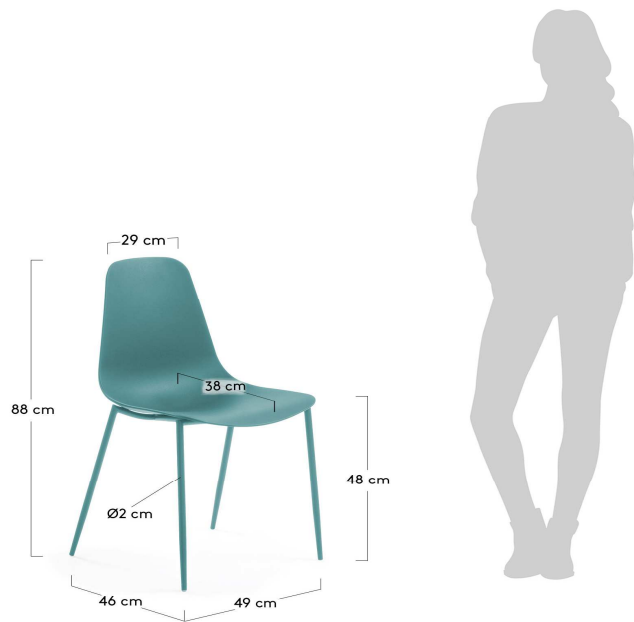

WASSU

product code	CC0502S26
product description	WASSU Chair metal blue plastic blue Polypropylene Chair. Epoxy painted metal feet.

product sizes					
height x width x depth (cm)	88	x	47	x	52
product weight (Kg)	4,8				
seat height (cm)	48				
seat depth (cm)	38				
armrest height (cm)					

technical drawings

product features	
use (domestic/office)	Domestic
appliance (inner/outer)	Inner
stackable (yes/no)	No
adjustable height (yes/no)	No
foldable (yes/no)	No
swivel (yes/no)	No
max. load (Kg)	130

assembly instructions

4

CC0502

CC0502

3

packaging

units per lot	4
cbm (m3) / gross weight (Kg)	0,0438 / 5,625
nº of boxes	1

box 1	1
description	WASSU Chair metal blue plastic blue
description box	FULL ITEM
height x width x depth (cm)	57 x 58 x 53
cbm (m3) / gross weight (Kg) / net weight (Kg)	0,0438 / 5,625 / 4,8