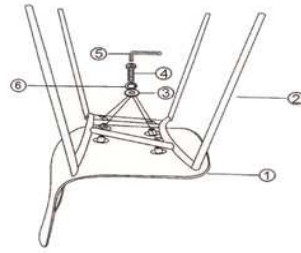

technical drawings

product features	
use (domestic/office)	Domestic
appliance (inner/outer)	Inner
stackable (yes/no)	No
adjustable height (yes/no)	No
foldable (yes/no)	No
swivel (yes/no)	No
max. load (Kg)	130

seat material	Polypropylene (Thickness: 6-9 mm)
seat finishing	
seat density foam (kg/m3)	
seat detachable (yes/no)	No
seat grammage (g/m2)	

backrest material	Polypropylene (Thickness: 6-9 mm)
backrest finishing	
backrest density foam (kg/m3)	
backrest detachable (yes/no)	No
backrest grammage (g/m2)	
legs material	Steel tube (Ø2 cm. Thickness: 1,5 mm)
legs finishing	Powder coated painting
feet protection (yes/no)	Yes
adjustable feet (yes/no)	No
armrest (yes/no)	No
armrest material	
armrest finishing	
armrest density foam (kg/m3)	
armrest detachable (yes/no)	No
armrest grammage (g/m2)	
RAL Specifications	
castors information	
footrest included	No
size and shape variation (yes/no)	No
color variation (yes/no)	No
other details	
general warnings	Do not place near direct sources of heat. Keep away from direct solar light. Do not use abrasive products like acetones, bleaches, solvents, etc.
specific use and care instructions	Clean with a damp cloth and dry immediately
years of guarantee	2
made according to	Manufactured according to EN-12520:2015 for household use seats.
good to know	Supporting tube diameter: 2 cm (thickness: 1,5 mm)
assembly	
assembly required (yes/no)	Yes
difficulty of assembly (hard/medium/easy)	Easy
assembly time (min)	10
people required	1
assembly suggestions	Put the seat upside down and screw the frame

assembly instructions

4

CC0502

CC0502

3

packaging

units per lot	4
cbm (m3) / gross weight (Kg)	0,0438 / 5,625
nº of boxes	1

box 1	1
description	WASSU Chair metal blue plastic blue
description box	FULL ITEM
height x width x depth (cm)	57 x 58 x 53
cbm (m3) / gross weight (Kg) / net weight (Kg)	0,0438 / 5,625 / 4,8