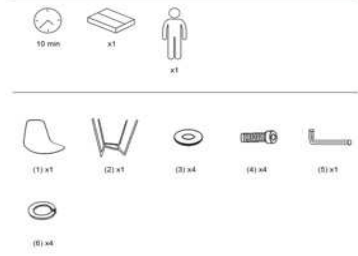

WASSU

product code	CC0502S26
product description	WASSU Chair metal blue plastic blue Polypropylene Chair. Epoxy painted metal feet.

product sizes					
height x width x depth (cm)	88	x	47	x	52
product weight (Kg)	4,8				
seat height (cm)	48				
seat depth (cm)	38				
armrest height (cm)					

technical drawings

product features	
use (domestic/office)	Domestic
appliance (inner/outer)	Inner
stackable (yes/no)	No
adjustable height (yes/no)	No
foldable (yes/no)	No
swivel (yes/no)	No
max. load (Kg)	130

assembly instructions

4

CC0502

CC0502

3

packaging

units per lot	4
cbm (m3) / gross weight (Kg)	0,0438 / 5,625
nº of boxes	1

box 1	1
description	WASSU Chair metal blue plastic blue
description box	FULL ITEM
height x width x depth (cm)	57 x 58 x 53
cbm (m3) / gross weight (Kg) / net weight (Kg)	0,0438 / 5,625 / 4,8