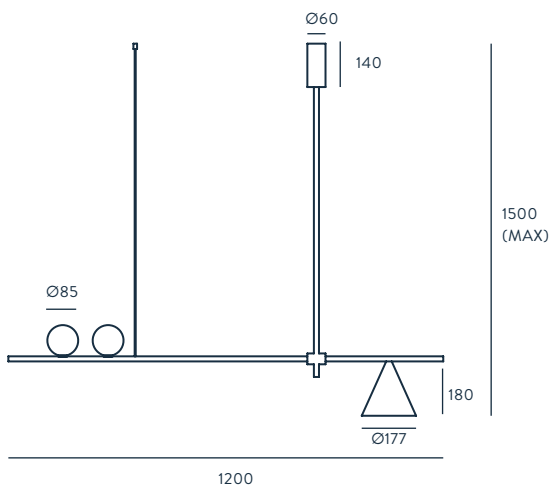

CRANE

DESIGNED BY JF SEVILLA / 2017

C1241

ACABADOS

METAL NEGRO - ORO MATE
CRISTAL OPAL

MATERIALES

ACERO
VIDRIO SOPLADO

ESPECIFICACIONES (UE)

E27 60W MAX
(NO INCLUIDA)
CHIP LED INTEGRADO 2 x 3W
2700K 270LM
INCLUIDAS
220-240 V, 50/60 HZ,
IP20, CLASE I

CLASIFICACIÓN ENERGÉTICA

A ++

FINISHES

METAL MATT BLACK - MATT BRASS
GLASS OPAL

MATERIALS

STEEL
BLOWN GLASS

SPECIFICATIONS (UE)

E27 60W MAX
(NOT INCLUDED)
CHIP LED INTEGRATED 2 x 3W
2700K 270LM
INCLUDED
220-240 V, 50/60 HZ,
IP20, CLASS I

ENERGY LABEL

A ++