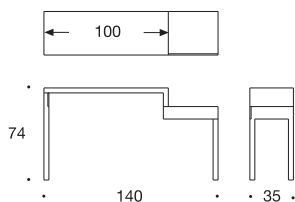

The top and legs are reinforced with metal frames.

They feature a drawer integrated in the structure.

sizes

STEP-23
120x35x74 cm

STEP-43
140x35x74 cm

STEP-45
140x55x74 cm

STEP-65
160x55x74 cm

finishes