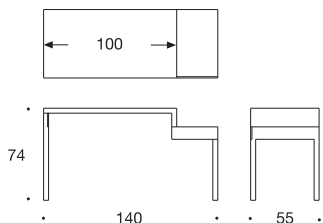

The top and legs are reinforced with metal frames.

They feature a drawer integrated in the structure.

sizes

STEP-23
120x35x74 cm

STEP-43
140x35x74 cm

STEP-45
140x55x74 cm

STEP-65
160x55x74 cm

finishes