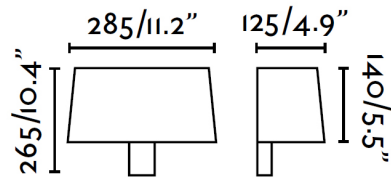

Продажа дизайнерской мебели, света и аксессуаров по всей России 8 (800) 500-70-36
hello@barcelonadesign.ru
www.barcelonadesign.ru

HOTEL White wall lamp 1L

Ref. 29940

Modern wall lamp for indoor lighting made from metal with a textile shade. Bulb(s) 1 X E27 15W not included. Designed by: Alex & Manel Llusca.

Specifications

Bulb:	1 x E27 15W
Bulb included:	No
Voltage:	100-240V
Operating Frequency:	50/60Hz
IP:	20
Class:	I
Material:	Metal with a textile shade
Designer:	ALEX & MANEL LLUSCÀ
Recommended bulb:	17453
Description of recommended Bulb:	ESTANDAR MATE LED E27 7W 2700K
Length:	285 mm
Net Width:	265 mm
Height:	177 mm
Net Weight:	1.10 kg
Volume:	0.00854 m3