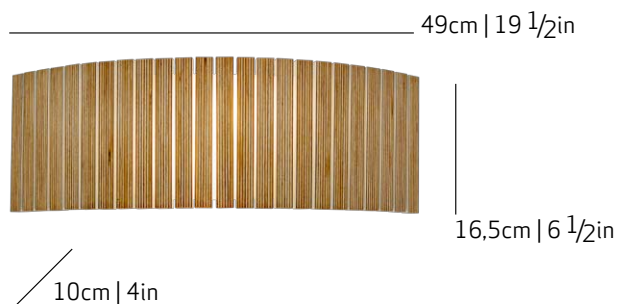

DATOS DE CONTACTO: CONTACT INFORMATION:

arturo alvarez / Calor Color S.L.

San Miguel de Sarandón, 9. 15886 Vedra. A Coruña (Spain)
T: +34 981 81 46 00 F: +34 981 50 20 00 www.arturo-alvarez.com

España:
ventas@arturo-alvarez.com

International:
export@arturo-alvarez.com