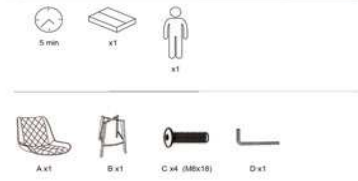

# ARIAN

product code	CC0637UE85
product description	ARIAN Barstool metal black PU taupe Barstool upholstered in synthetic leather. Powder coated steel legs.

**product sizes**

height x width x depth (cm)	95	x	50	x	53
product weight (Kg)	6,1				
seat height (cm)	66				
seat depth (cm)	38				
armrest height (cm)					

technical drawings

**product features**

use (domestic/office)	Domestic
applicance (inner/outer)	Inner
stackable (yes/no)	No
adjustable height (yes/no)	No
foldable (yes/no)	No
swivel (yes/no)	No
max. load (Kg)	130
seat material	Plywood (thickness: 12 mm) and foam (thickness: 15 mm)
seat finishing	PU
seat density foam (kg/m3)	24
seat detachable (yes/no)	No
seat grammage (g/m2)	

assembly instructions

4

CC0037

CC0037

3

**packaging**

units per lot	2
cbm (m3) / gross weight (Kg)	0,103 / 7,7
nº of boxes	1

box 1	1
description	ARIAN Barstool metal black PU taupe
description box	FULL ITEM
height x width x depth (cm)	52 x 81 x 49
cbm (m3) / gross weight (Kg) / net weight (Kg)	0,103 / 7,7 / 6,1