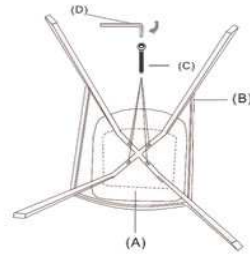

# ARIAN

product code	CC0637UE85
product description	ARIAN Barstool metal black PU taupe Barstool upholstered in synthetic leather. Powder coated steel legs.

**product sizes**

height x width x depth (cm)	95	x	50	x	53
product weight (Kg)	6,1				
seat height (cm)	66				
seat depth (cm)	38				
armrest height (cm)					

technical drawings

**product features**

use (domestic/office)	Domestic
applicance (inner/outer)	Inner
stackable (yes/no)	No
adjustable height (yes/no)	No
foldable (yes/no)	No
swivel (yes/no)	No
max. load (Kg)	130
seat material	Plywood (thickness: 12 mm) and foam (thickness: 15 mm)
seat finishing	PU
seat density foam (kg/m3)	24
seat detachable (yes/no)	No
seat grammage (g/m2)	

assembly instructions

4

CC0037

CC0037

3

**packaging**

units per lot	2
cbm (m3) / gross weight (Kg)	0,103 / 7,7
nº of boxes	1

box 1	1
description	ARIAN Barstool metal black PU taupe
description box	FULL ITEM
height x width x depth (cm)	52 x 81 x 49
cbm (m3) / gross weight (Kg) / net weight (Kg)	0,103 / 7,7 / 6,1