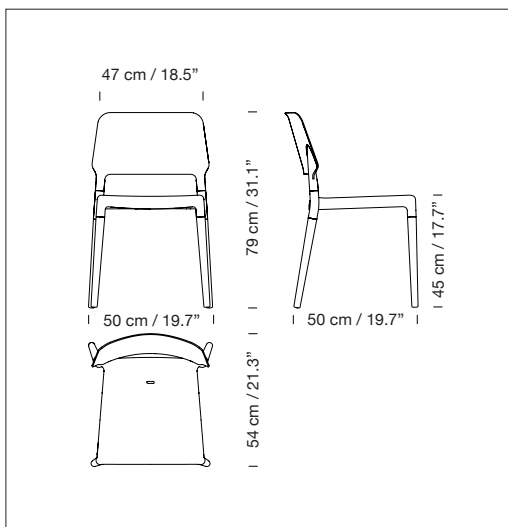

OTHERS

Suitable for indoor use (wooden legs) and outdoor use (aluminium legs).

Stackable, recommended up to four chairs.

Chairs are delivered by unit or by groupage.

The assembly instructions are delivered with the product.

MODEL

Collection

Tables

Belloch