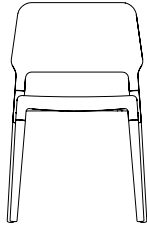

Belloch

Lagranja, 2009

Chairs, armchairs, sofas
and ottomans

IIDA Award of Excellence 2009

Santa & Cole commissioned this every day, multipurpose indoor and outdoor chair for its headquarters in Belloch (Barcelona) from the Lagranja studio, with a result that is stylistically reminiscent of Charles and Ray Eames but is wholly contemporary in its use. With its supportive design, modest price and outstanding functional quality, these chairs today encourage many hours of comfortable use in all kinds of space and project worldwide, including our headquarters.

GENERAL DESCRIPTION

Engineering plastic seat and back.

For indoor: 4 different finishes: white, grey, black or brown.

Natural beech wood legs.

For outdoor: 2 different finishes: white or grey.

Matte anodized aluminium legs.

Stackable.

APROXIMATE WEIGHT (unpacked)

4 kg / 8.8 lb

REGULATIONS

CE

UNE-EN 581-1

UNE-EN 581-2

UNE-EN 1728

UNE-EN 1022

UNE-EN 1021

Internacional Regulations

ANSI-BIFMA x 5.1 for chairs type III

MAINTENANCE

For proper care of the chair simply wipe it with a damp, soapy cloth. It is advised not to use any ammonia, solvent or abrasive products.

OTHERS

Suitable for indoor use (wooden legs) and outdoor use (aluminium legs).

Stackable, recommended up to four chairs.

Chairs are delivered by unit or by groupage.

The assembly instructions are delivered with the product.