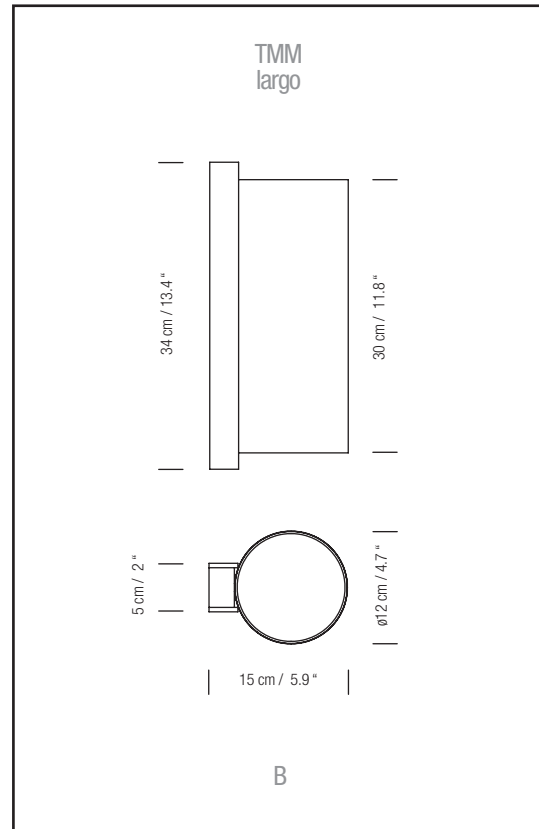

MODELOS

Collection

Wall lamp

Floor lamp