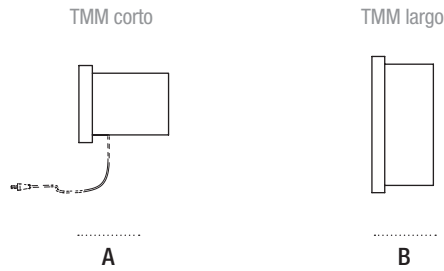

**TMM**  
Miguel Milá  
1964  
Wall lamps

(B) TMM largo, (A) TMM corto

Wall lamps reminiscent of a time when objects had to be practical, sober and strictly functional.

**GENERAL DESCRIPTION**

Beech wood structure.

Lampshade in white (optional upper diffuser in white translucent engineering plastic) or beige cardboard.

Available in two versions: TMM corto (with plug: the light is switched on/off by pulling lightly on the cable or by direct connection to the wall) and TMM largo.