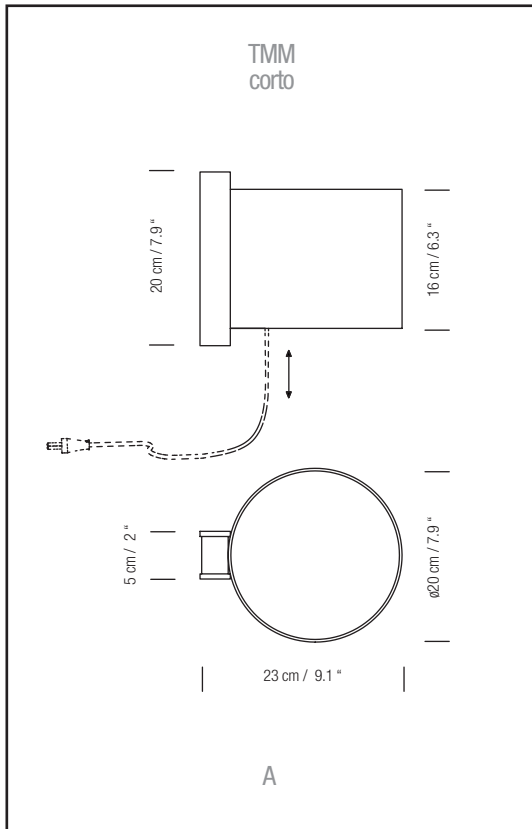

MODELOS

Collection

Wall lamp

Floor lamp