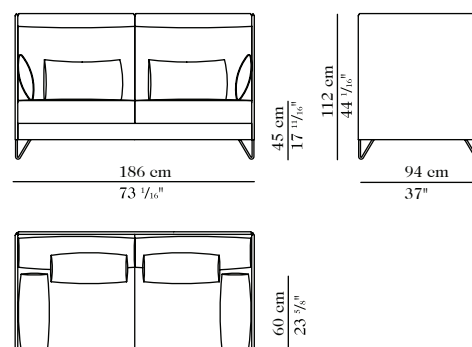

HIGH BACK THREE SEATER SOFA (ref. S2/P)