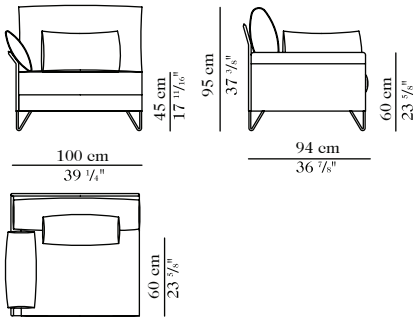

Sal y Pimienta By Jorge Pensi Studio

LATERAL ELEMENT (ref. MDB-1)