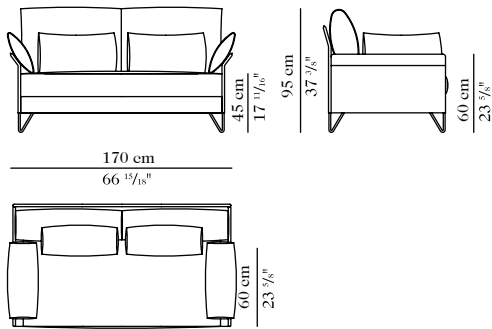

Sal y Pimienta By Jorge Pensi Studio

ARMCHAIR (ref. B-2)

LOWE SEAT (ref. LWS)

TWO SEATER (ref. S2/P)

THREE SEATER SOFA (ref. S3/P)

FOUR SEATER SOFA (ref. S4/P)

XL FOUR SEATER SOFA (ref.S4/PXL)

RECTANGULAR PILLOW (ref. CJ-RIN)

SQUARE PILLOW (ref. CJ-CUA)

Sal y Pimienta By Jorge Pensi Studio

LATERAL ELEMENT (ref. MDB-1)

LOW SEAT LATERAL ELEMENT (ref. MDB-LWS)

TWO SEATER LATERAL ELEMENT (ref. MDB-2/P)

CHAISE LOUNGE (ref. CHL-1)

HIGH BACK LOW SEAT (ref. LWS)