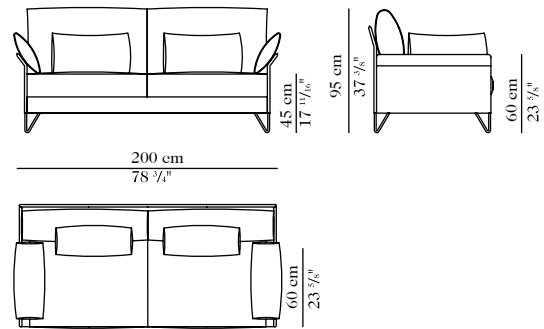

Sal y Pimienta By Jorge Pensi Studio

ARMCHAIR (ref. B-2)

LOWE SEAT (ref. LWS)

TWO SEATER (ref. S2/P)

THREE SEATER SOFA (ref. S3/P)

FOUR SEATER SOFA (ref. S4/P)

XL FOUR SEATER SOFA (ref.S4/PXL)

RECTANGULAR PILLOW (ref. CJ-RIN)

SQUARE PILLOW (ref. CJ-CUA)

Sal y Pimienta By Jorge Pensi Studio

LATERAL ELEMENT (ref. MDB-1)

LOW SEAT LATERAL ELEMENT (ref. MDB-LWS)

TWO SEATER LATERAL ELEMENT (ref. MDB-2/P)

CHAISE LOUNGE (ref. CHL-1)

HIGH BACK LOW SEAT (ref. LWS)