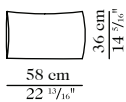

Sal y Pimienta By Jorge Pensi Studio

ARMCHAIR (ref. B-2)

LOWE SEAT (ref. LWS)

TWO SEATER (ref. S2/P)

THREE SEATER SOFA (ref. S3/P)

FOUR SEATER SOFA (ref. S4/P)

XL FOUR SEATER SOFA (ref.S4/PXL)

RECTANGULAR PILLOW (ref. CJ-RIN)