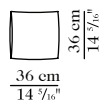

SQUARE PILLOW (ref. CJ-CUA)