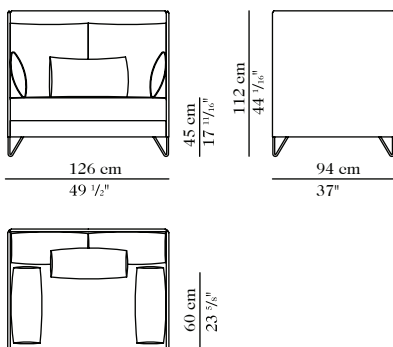

Sal y Pimienta By Jorge Pensi Studio

ARMCHAIR (ref. B-2)

LOWE SEAT (ref. LWS)

TWO SEATER (ref. S2/P)

THREE SEATER SOFA (ref. S3/P)

FOUR SEATER SOFA (ref. S4/P)

XL FOUR SEATER SOFA (ref.S4/PXL)

RECTANGULAR PILLOW (ref. CJ-RIN)

SQUARE PILLOW (ref. CJ-CUA)

Sal y Pimienta By Jorge Pensi Studio

LATERAL ELEMENT (ref. MDB-1)

LOW SEAT LATERAL ELEMENT (ref. MDB-LWS)

TWO SEATER LATERAL ELEMENT (ref. MDB-2/P)

CHAISE LOUNGE (ref. CHL-1)

HIGH BACK LOW SEAT (ref. LWS)