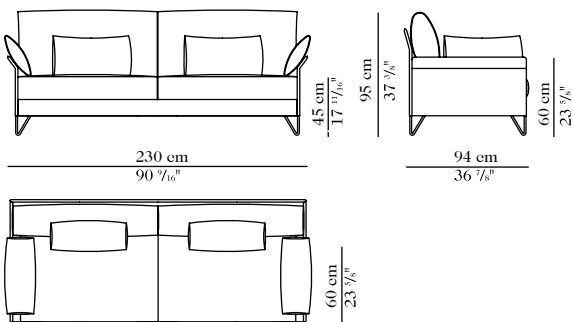

Sal y Pimienta By Jorge Pensi Studio

ARMCHAIR (ref. B-2)

LOWE SEAT (ref. LWS)

TWO SEATER (ref. S2/P)

THREE SEATER SOFA (ref. S3/P)

FOUR SEATER SOFA (ref. S4/P)

XL FOUR SEATER SOFA (ref.S4/PXL)

RECTANGULAR PILLOW (ref. CJ-RIN)