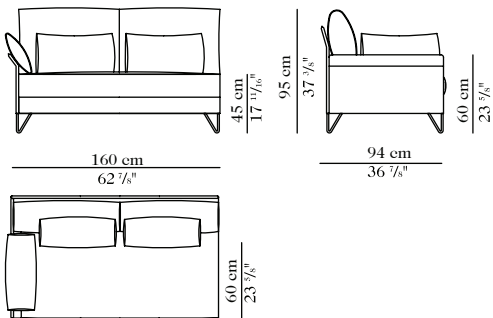

Sal y Pimienta By Jorge Pensi Studio

ARMCHAIR (ref. B-2)

LOWE SEAT (ref. LWS)

TWO SEATER (ref. S2/P)

THREE SEATER SOFA (ref. S3/P)

FOUR SEATER SOFA (ref. S4/P)

XL FOUR SEATER SOFA (ref.S4/PXL)

RECTANGULAR PILLOW (ref. CJ-RIN)

SQUARE PILLOW (ref. CJ-CUA)

Sal y Pimienta By Jorge Pensi Studio

LATERAL ELEMENT (ref. MDB-1)

LOW SEAT LATERAL ELEMENT (ref. MDB-LWS)

TWO SEATER LATERAL ELEMENT (ref. MDB-2/P)

CHAISE LOUNGE (ref. CHL-1)

HIGH BACK LOW SEAT (ref. LWS)