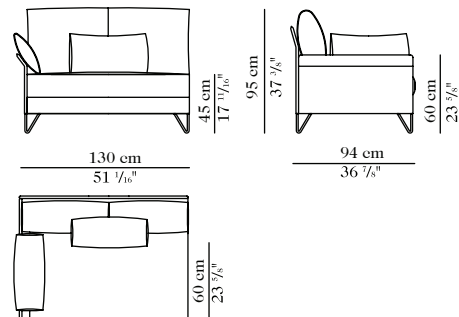

Sal y Pimienta By Jorge Pensi Studio

ARMCHAIR (ref. B-2)

LOWE SEAT (ref. LWS)

TWO SEATER (ref. S2/P)

THREE SEATER SOFA (ref. S3/P)

FOUR SEATER SOFA (ref. S4/P)

XL FOUR SEATER SOFA (ref.S4/PXL)

RECTANGULAR PILLOW (ref. CJ-RIN)

SQUARE PILLOW (ref. CJ-CUA)

Sal y Pimienta By Jorge Pensi Studio

LATERAL ELEMENT (ref. MDB-1)

LOW SEAT LATERAL ELEMENT (ref. MDB-LWS)

TWO SEATER LATERAL ELEMENT (ref. MDB-2/P)

CHAISE LOUNGE (ref. CHL-1)

HIGH BACK LOW SEAT (ref. LWS)