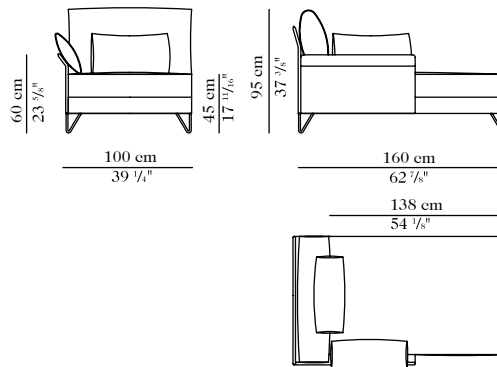

Sal y Pimienta By Jorge Pensi Studio

ARMCHAIR (ref. B-2)

LOWE SEAT (ref. LWS)

TWO SEATER (ref. S2/P)

THREE SEATER SOFA (ref. S3/P)

FOUR SEATER SOFA (ref. S4/P)

XL FOUR SEATER SOFA (ref.S4/PXL)

RECTANGULAR PILLOW (ref. CJ-RIN)

SQUARE PILLOW (ref. CJ-CUA)

Sal y Pimienta By Jorge Pensi Studio

LATERAL ELEMENT (ref. MDB-1)

LOW SEAT LATERAL ELEMENT (ref. MDB-LWS)

TWO SEATER LATERAL ELEMENT (ref. MDB-2/P)

CHAISE LOUNGE (ref. CHL-1)

HIGH BACK LOW SEAT (ref. LWS)