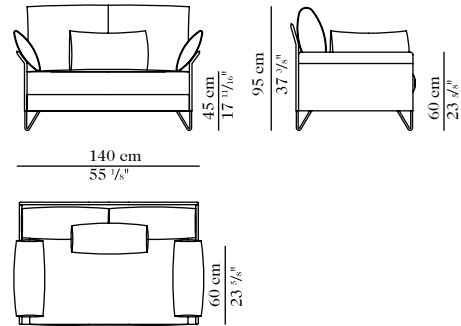

Sal y Pimienta By Jorge Pensi Studio

ARMCHAIR (ref. B-2)

LOWE SEAT (ref. LWS)

TWO SEATER (ref. S2/P)

THREE SEATER SOFA (ref. S3/P)

FOUR SEATER SOFA (ref. S4/P)

XL FOUR SEATER SOFA (ref.S4/PXL)

RECTANGULAR PILLOW (ref. CJ-RIN)