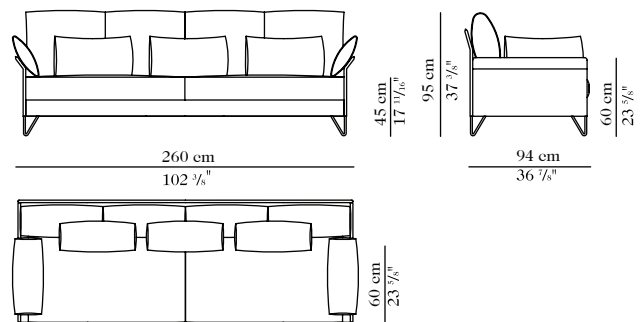

Sal y Pimienta By Jorge Pensi Studio

ARMCHAIR (ref. B-2)

LOWE SEAT (ref. LWS)

TWO SEATER (ref. S2/P)

THREE SEATER SOFA (ref. S3/P)

FOUR SEATER SOFA (ref. S4/P)

XL FOUR SEATER SOFA (ref.S4/PXL)

RECTANGULAR PILLOW (ref. CJ-RIN)