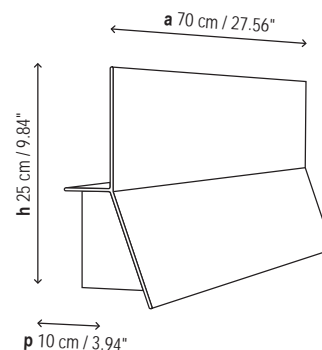

Name: LEA - 01

Design: Alex Fernández Camps / 2009

Typology: Wall lamp

Environment: Indoor

Technical description:

Wall light with aluminum structure coated in white finishing. With a minimum of 30 pieces, special colors can be ordered. Available in larger formats. Upper shelf sustains up to 8.8 pounds of weight. Consult sales team for dimming options. Only fixture finishing is customizable.

Lamps description

Earthing: compulsory

Ready for mounting on normally flammable surface

1 x 24 W T5

Voltage: 230V-50Hz

1 Box 10 x 105 x 25 cm

Vol.: 0,0263 m³

Weight: 3 kg

Certifications: Intertek 4006618

Ref

Finishings

0121501 Electronic ballast / white

D0121501 Dimming ballast / white

Polycarbonate diffuser included

Upper shelf bears until 4 kg

Special colors: RAL number to be indicated.
Minimum quantity: 30 pieces.

Not Customizable

Measures

Project information

Project name:

Approved by:

Fixture type:

Date:

Location:

Prepared by:

Comments:

Prepared for:

Photometrics