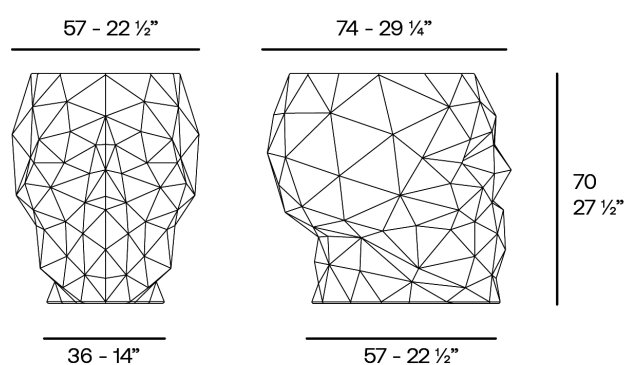

## Skull table

by Teresa Sapey

Skull is a celebration of bold beauty and intrigue. Inspired by the skulls that caught her attention on various trips, Sapey has created a series of pieces that blend art and functionality. Each element radiates an aura of intrigue and unique style, destined to become the center of attention.

### Description

Weight: 9.5 Kg

Skull. Table  
Skull. Mesa  
46105