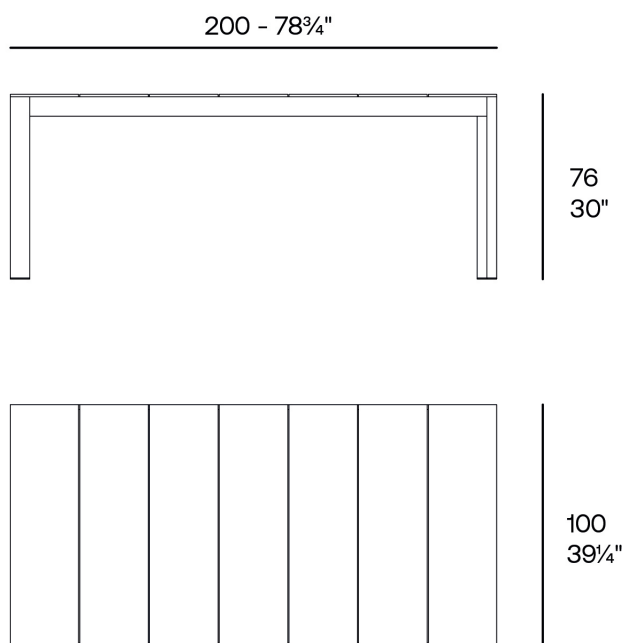

## Posidonia dining table 100x200x76

by Ramón Esteve

Posidonia, the new collection of **designer outdoor furniture** is capable of creating an atmosphere of serenity and balance, awakening the user's sensibility and inviting them to enjoy every moment.

### Description

Weight: 35.88 Kg

POSIDONIA Mesa Comedor 200x100x76  
POSIDONIA Dining Table 78<sup>3</sup>/<sub>4</sub>"x39<sup>1</sup>/<sub>4</sub>"x30"