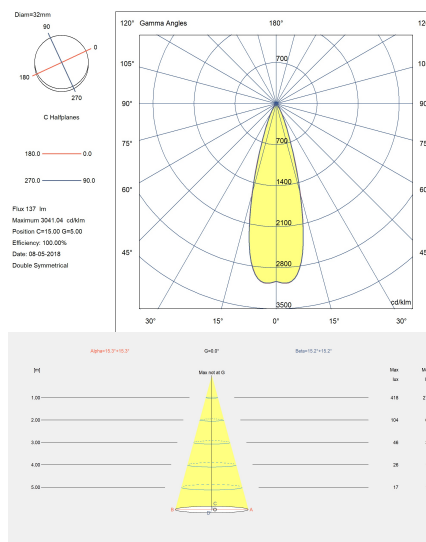

E-lamp Mini

Francesc Vilaró

Reading lights E-lamp Mini LED 3.2W 2700K ON-OFF White 137lm

Technical features

- Luminaire total power: 3.2W
- Real lumens: 137
- Real lm/W: 43
- Correlated Colour Temperature (CCT): 2700K
- Lens / reflector angle: MEDIUM 31°
- UGR: <=16
- Structure material: Aluminium
- Structure finish: White
- Driver Brand: HEP
- Voltage / frequency: 100-240V/50-60Hz
- Dimming protocol: ON-OFF
- Power Factor: 0.60
- Useful life: 50,000h L80B20
- Warranty: 5 years
- Easily recyclable luminaire

Luminotechnic features

- CRI: 92
- MacAdam steps: 3
- Photobiological risk: RG2
- UGR crosswise: 14.3
- UGR lengthwise: 14.2

Lampholder	Quantity	Light source power (W)	Correlated Colour Temperature (CCT)
LED	1	2.1W	2700K

E-lamp Mini

Francesc Vilaró

Reading lights E-lamp Mini LED 3.2W 2700K ON-OFF White 137lm

Logistics

x 20

Net weight (kg): 0.67

Packaged weight (kg): 0.94

Packaging: 245mm x 128mm x 110mm