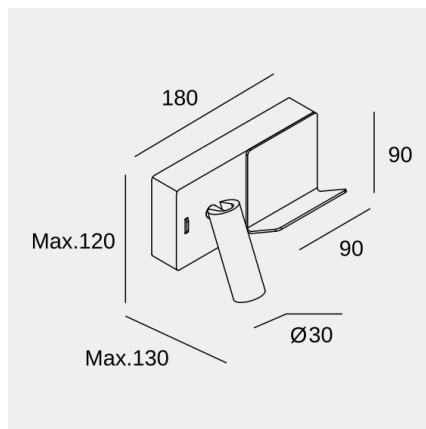

E-lamp Mini

Francesc Vilaró

Reading lights E-lamp Mini LED 3.2W 2700K ON-OFF White 137lm

Technical features

- Luminaire total power: 3.2W
- Real lumens: 137
- Real lm/W: 43
- Correlated Colour Temperature (CCT): 2700K
- Lens / reflector angle: MEDIUM 31°
- UGR: <=16
- Structure material: Aluminium
- Structure finish: White
- Driver Brand: HEP
- Voltage / frequency: 100-240V/50-60Hz
- Dimming protocol: ON-OFF
- Power Factor: 0.60
- Useful life: 50,000h L80B20
- Warranty: 5 years
- Easily recyclable luminaire

Luminotechnic features

- CRI: 92
- MacAdam steps: 3
- Photobiological risk: RG2
- UGR crosswise: 14.3
- UGR lengthwise: 14.2

Lampholder	Quantity	Light source power (W)	Correlated Colour Temperature (CCT)
LED	1	2.1W	2700K

E-lamp Mini

Francesc Vilaró

Reading lights E-lamp Mini LED 3.2W 2700K ON-OFF White 137lm

Logistics

x 20

Net weight (kg): 0.67

Packaged weight (kg): 0.94

Packaging: 245mm x 128mm x 110mm