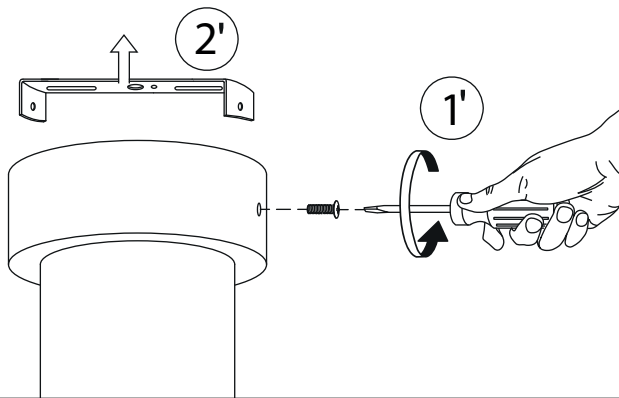

FEST

A1053+1223

aromas

1

2

3

4

* Bombilla no incluida
Bulb not included