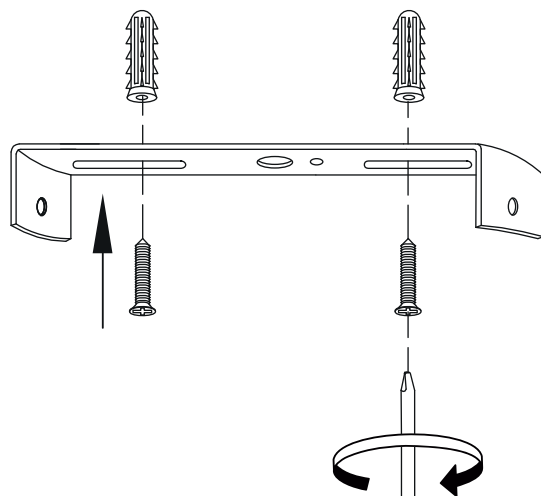

FEST

A1053+1223

aromas

1

2

3

4

* Bombilla no incluida
Bulb not included