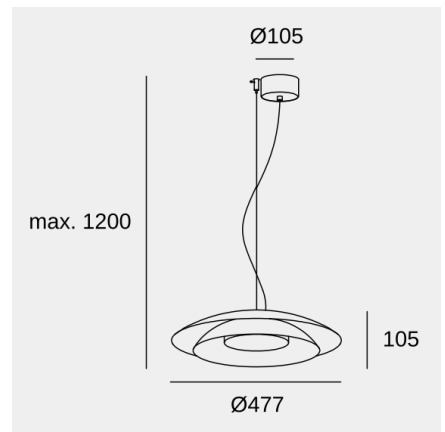

### Technical features

Luminaire total power: 24.5W  
 Real lumens: 813 (3000K)  
 Real lm/W: 33  
 Correlated Colour Temperature (CCT): SW 2700-3000-4000K  
 Lens / reflector angle: HORIZONTAL 136°  
 Structure material: Steel  
 Structure finish: Black  
 Driver Brand: HEP  
 Voltage / frequency: 220-240V/50-60Hz  
 Dimming protocol: PHASE CUT  
 Power Factor: 0.90  
 Useful life: 50,000h L80B20  
 Warranty: 5 years  
 Easily recyclable luminaire

### Luminotechnic features

CRI: 92  
 MacAdam steps: 3  
 Photobiological risk: RGO

Lampholder	Quantity	Light source power (W)
LED	1	21.7W

Image may not match reference. LedsC4 reserves the right to amend any of the product's components. The data related to flux, power and colour temperature may be subject to changes made by the manufacturer.

## Noway Big

Pendant Noway Big LED 24.5W SW 2700-3000-4000K PHASE CUT Black 813lm